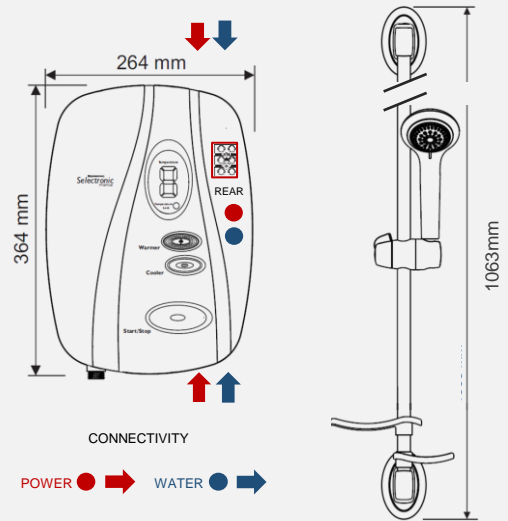

Dimensions

Technical Details

Model	RSELP85P	RSELP95P	RSELP108P
Item Code	100085	100092	100108
EAN /Bar Code No.	5011139100085	5011139100092	5011139100108
Output (kW)	8.5	9.5	10.8
Current Rating (Amps)	36	40	45
Energy Rating (Class)	A	A	A
Energy Rating (%)	37	37	37
Consumption (kWh/A)	495	488	489
Load Profile	XS	XS	XS
Sound (dB)	15	15	15
Running Pressure psi (bar)	10 (0.7) - 140 (10)		
Temp. Control Accuracy	$\pm 0.5^{\circ}\text{C}$		
Start-up Temperatures	40, 41 or 43°C		
Temperature Range	25 - 46°C		
IP Rating	IPX5		
Approvals / Mark	BEAB, BEAB CARE, WRAS, RNIB & CE		
UK Warranty (years)	5*		
Box dimensions (mm)	1005 x 285 x 130		
Gross weight (kg)	5.1		
Net weight (kg)	4.2		
Full pallet quantity	30		
Showers per layer	3		

Tried and Tested